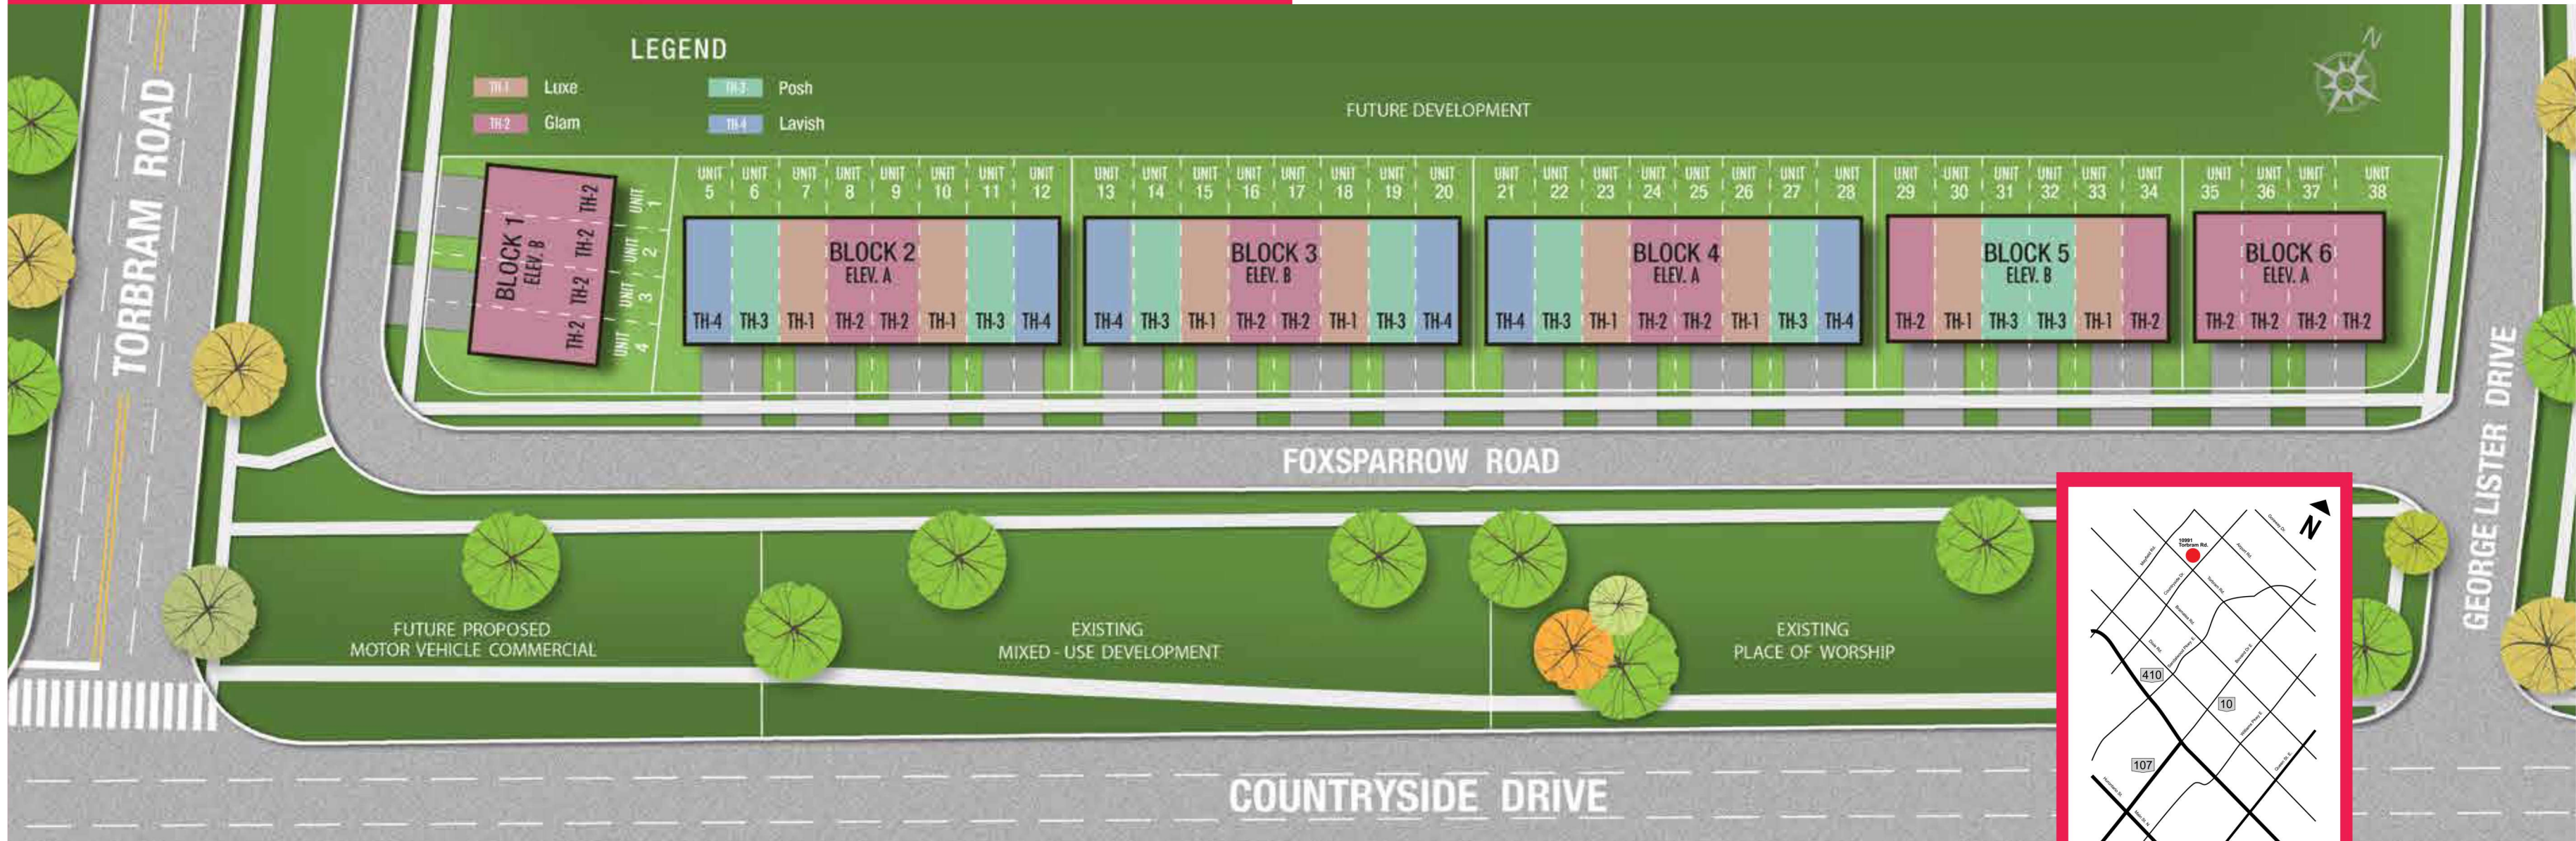

THIS IS LIFE ON THE EDGE OF
EXCITEMENT WHERE BRAMPTON
MEETS THE COUNTRYSIDE.

SITE PLAN

Site Plan, Key Map and landscaping are not to scale and are an artist's concept only and may vary from finished community. Dimensions and specifications are approximate and subject to change without notice. E.&O.E.