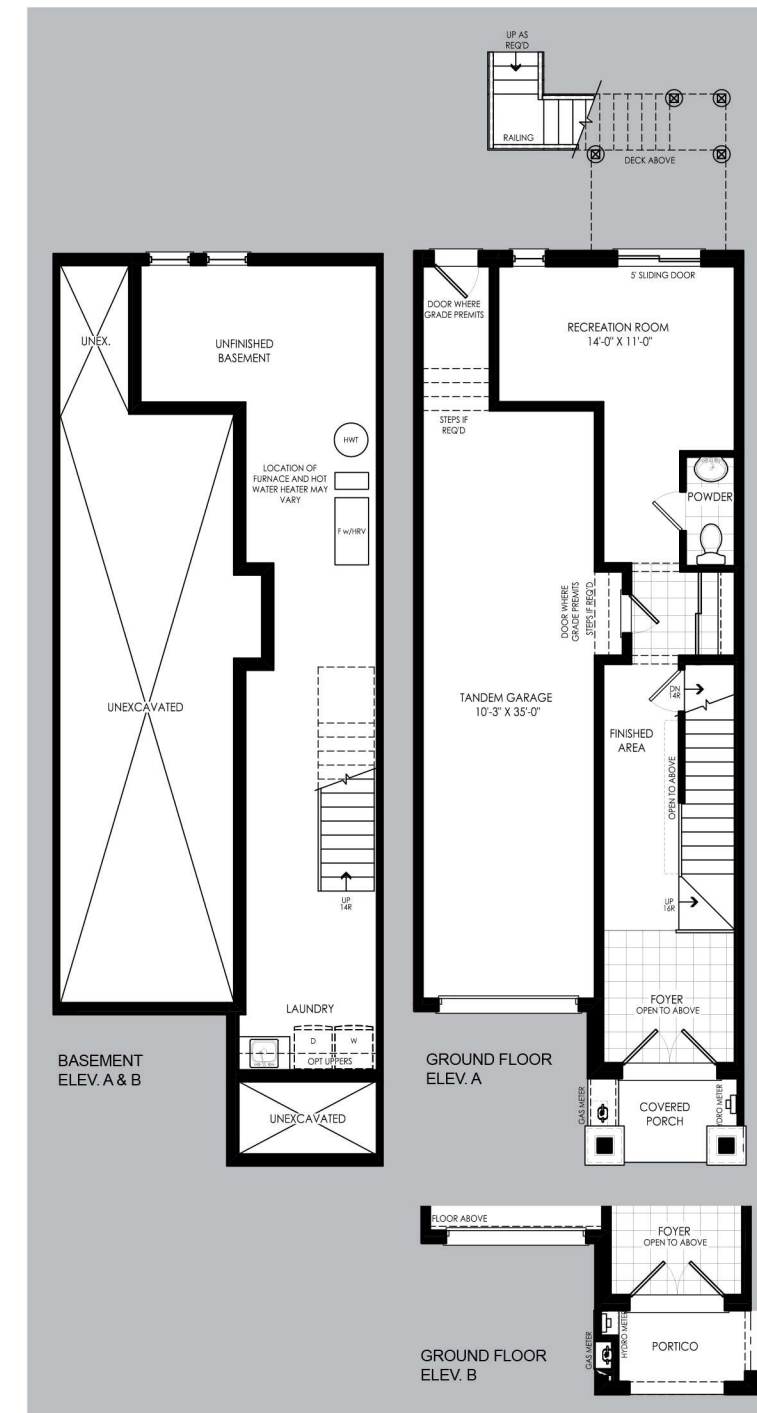

POSH

STANDARD 2065 sq.ft.
 Tandem garage, 3 Bedrooms,
 2.5 Bathrooms

PACKAGE 1 2455 sq.ft.
 Single garage, Recreation room,
 3 Bedrooms, 2 Powder rooms, 2 Bathrooms

PACKAGE 2 2235 sq.ft.
 Tandem garage, Recreation room,
 3 Bedrooms, 2 Powder rooms, 2 Bathrooms

PACKAGE 3 2455 sq.ft.
 Single garage, Recreation room,
 5 Bedrooms, 3.5 Bathrooms

IN-LAW 3065 sq.ft.
 Single garage, Recreation room,
 Wet bar, 5 Bedrooms, 2 Powder rooms, 3 Bathrooms

Prices, figures, illustrations, sizes, features and finishes are subject to change without notice. Areas and dimensions are approximate and actual usable floor space may vary from the stated area. Layout may be reverse of the unit purchased. E. & O. E. Stated area includes 83 sq. ft. open to below.