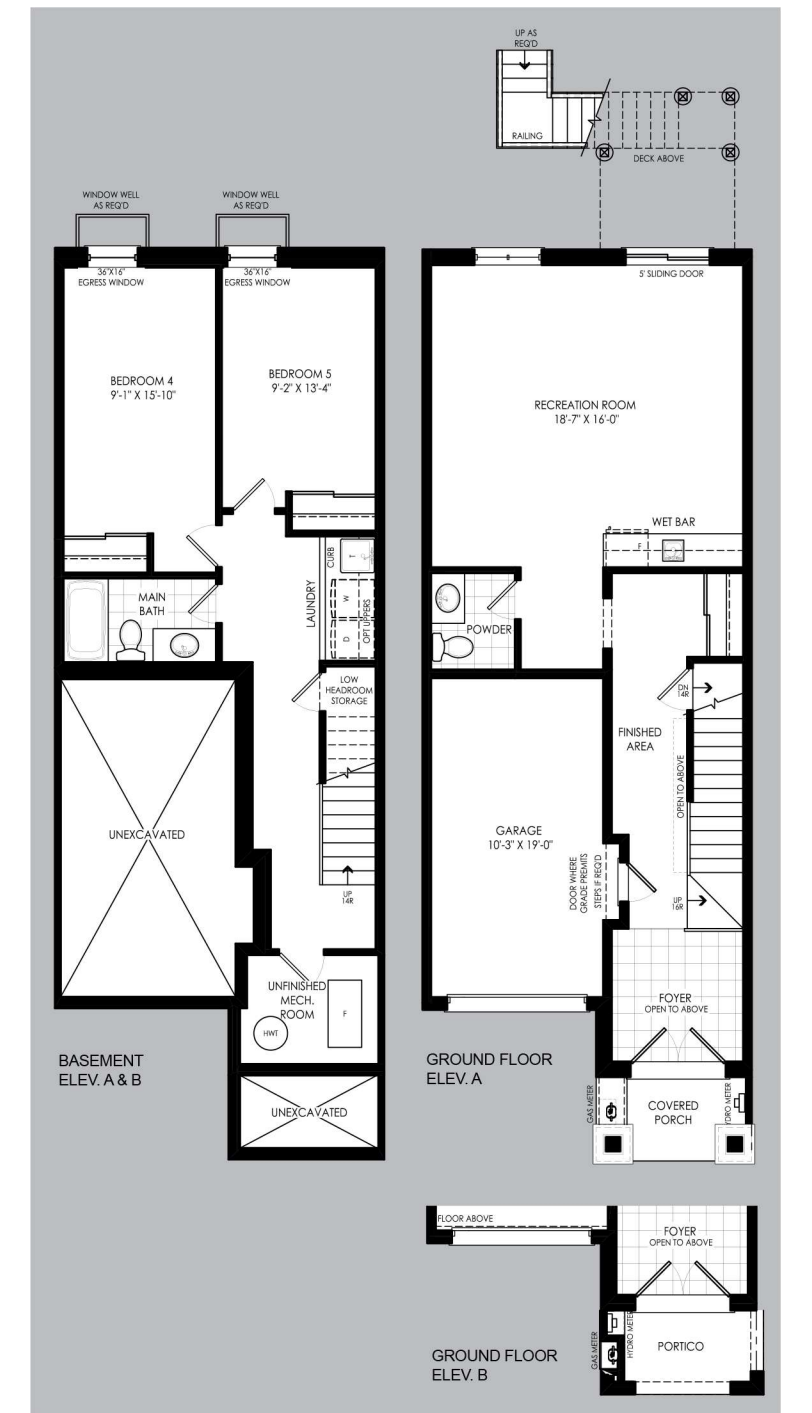

POSH

STANDARD 2065 sq.ft.
 Tandem garage, 3 Bedrooms,
 2.5 Bathrooms

PACKAGE 1 2455 sq.ft.
 Single garage, Recreation room,
 3 Bedrooms, 2 Powder rooms, 2 Bathrooms

PACKAGE 2 2235 sq.ft.
 Tandem garage, Recreation room,
 3 Bedrooms, 2 Powder rooms, 2 Bathrooms

PACKAGE 3 2455 sq.ft.
 Single garage, Recreation room,
 5 Bedrooms, 3.5 Bathrooms

IN-LAW 3065 sq.ft.
 Single garage, Recreation room,
 Wet bar, 5 Bedrooms, 2 Powder rooms, 3 Bathrooms

Prices, figures, illustrations, sizes, features and finishes are subject to change without notice. Areas and dimensions are approximate and actual usable floor space may vary from the stated area. Layout may be reverse of the unit purchased. E. & O. E. Stated area includes 83 sq. ft. open to below.