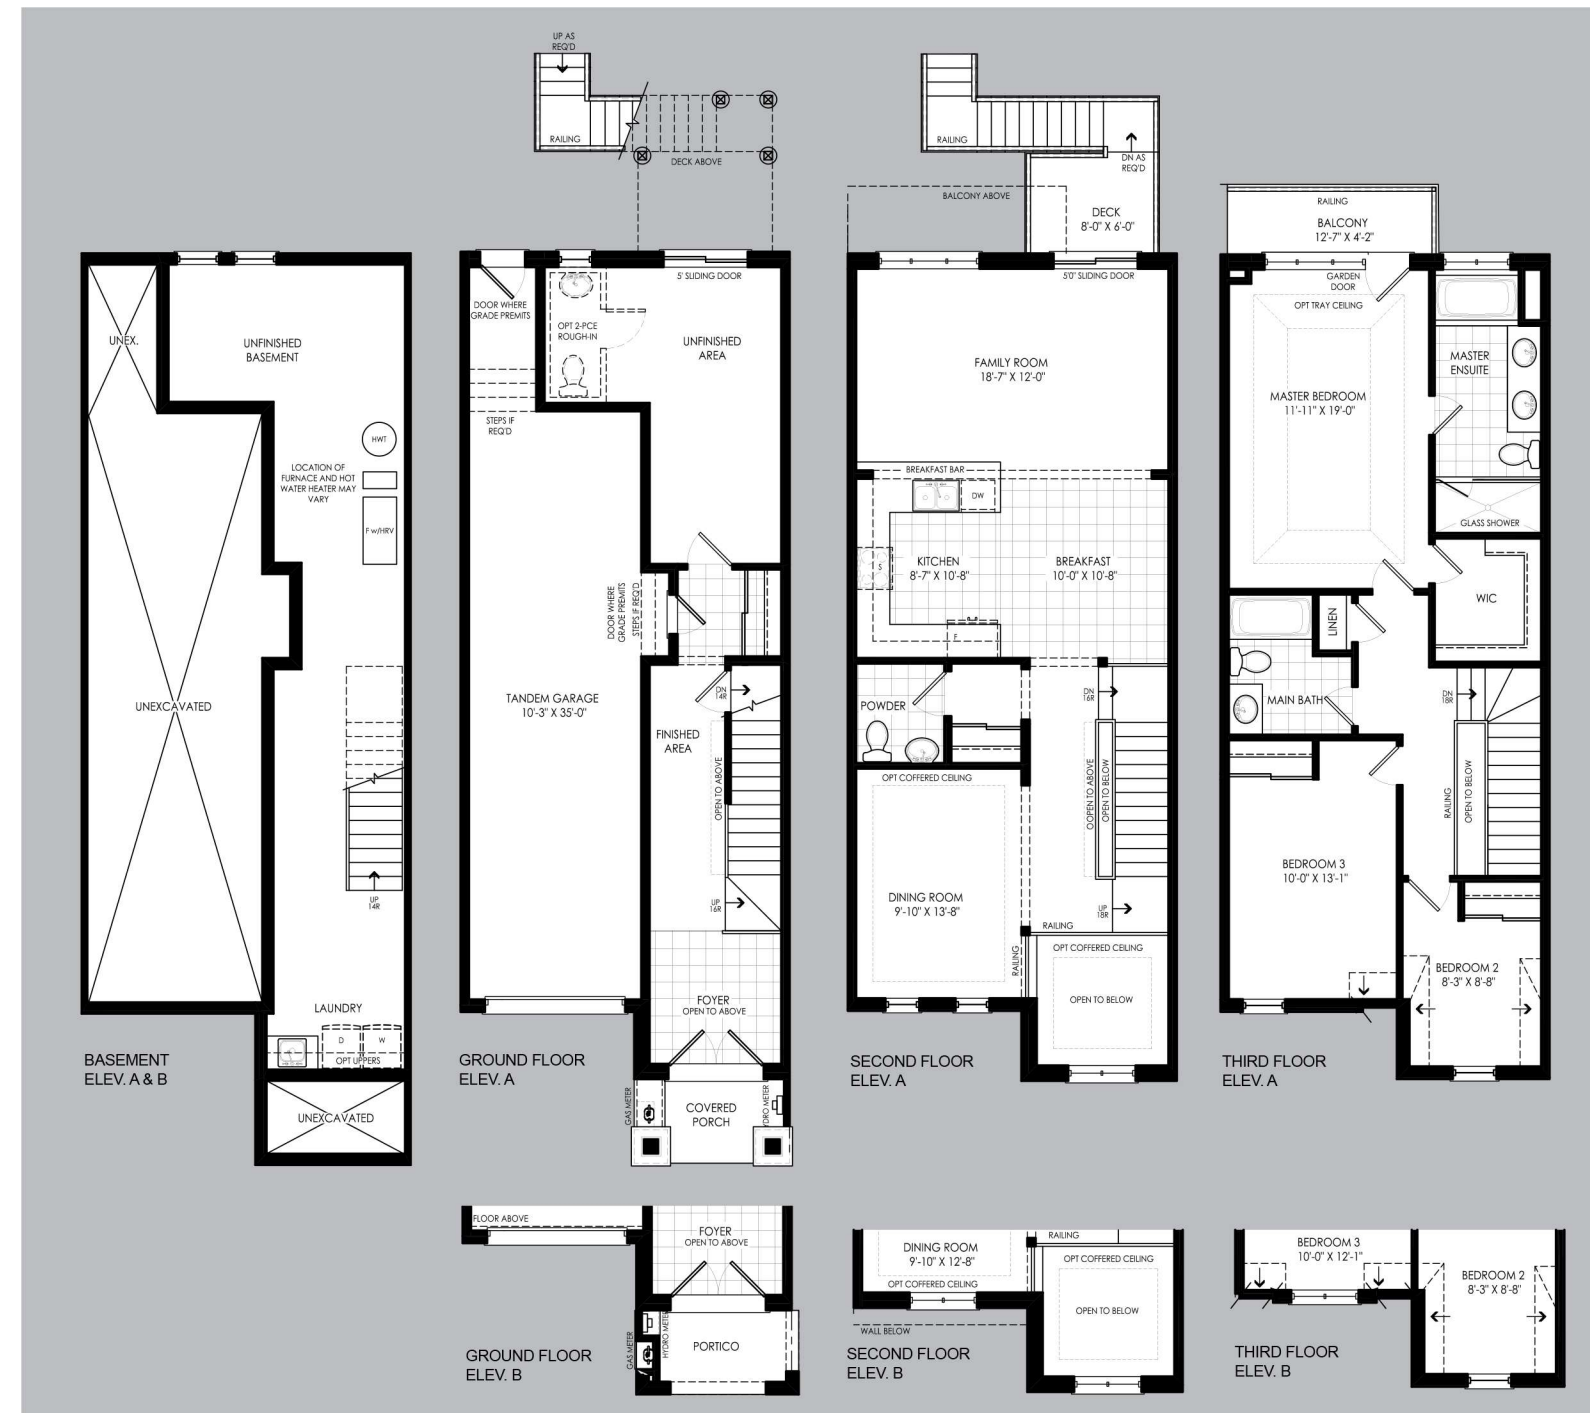

POSH

STANDARD 2065 sq.ft.
 Tandem garage, 3 Bedrooms,
 2.5 Bathrooms

PACKAGE 1 2455 sq.ft.
 Single garage, Recreation room,
 3 Bedrooms, 2 Powder rooms, 2 Bathrooms

PACKAGE 2 2235 sq.ft.
 Tandem garage, Recreation room,
 3 Bedrooms, 2 Powder rooms, 2 Bathrooms

PACKAGE 3 2455 sq.ft.
 Single garage, Recreation room,
 5 Bedrooms, 3.5 Bathrooms

IN-LAW 3065 sq.ft.
 Single garage, Recreation room,
 Wet bar, 5 Bedrooms, 2 Powder rooms, 3 Bathrooms

Prices, figures, illustrations, sizes, features and finishes are subject to change without notice. Areas and dimensions are approximate and actual usable floor space may vary from the stated area. Layout may be reverse of the unit purchased. E. & O. E. Stated area includes 83 sq. ft. open to below.