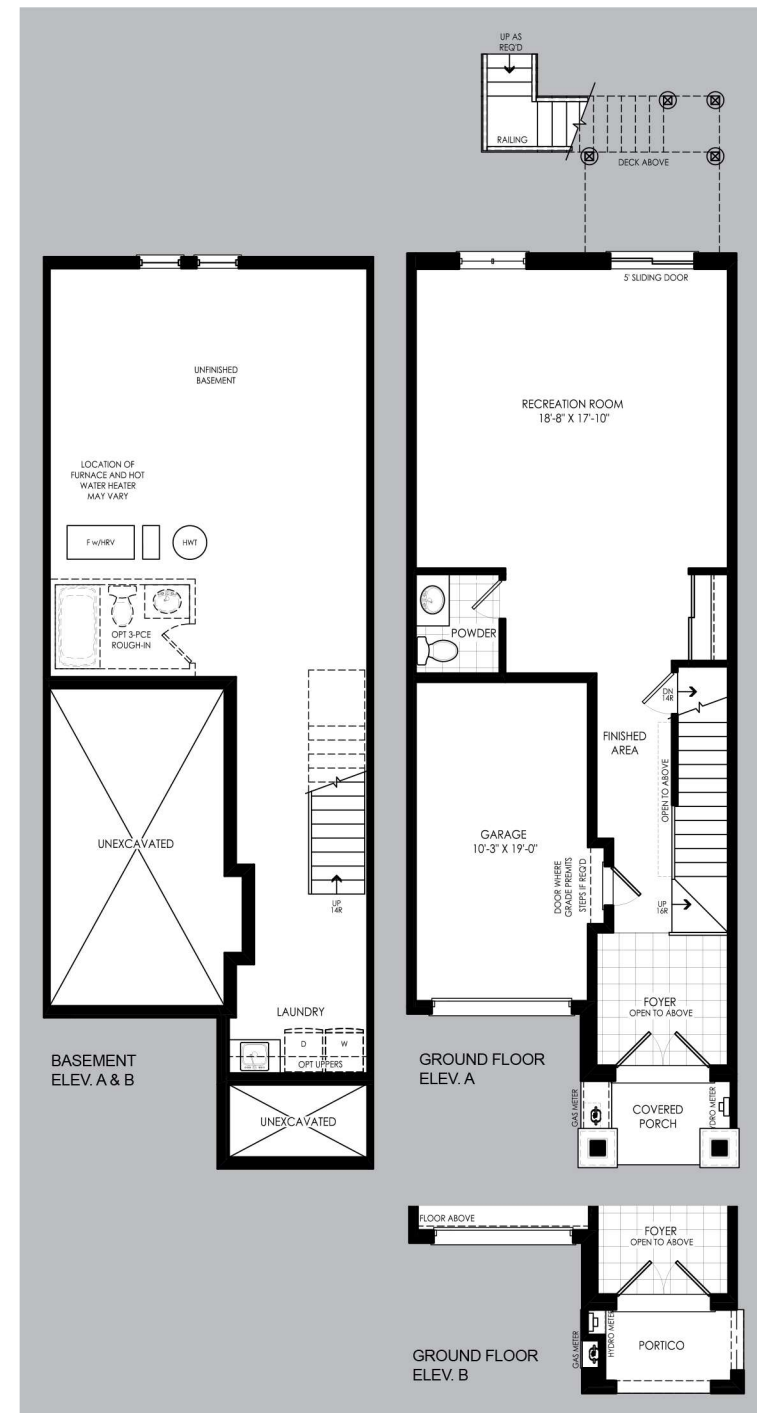

POSH

STANDARD 2065 sq.ft.
 Tandem garage, 3 Bedrooms,
 2.5 Bathrooms

PACKAGE 1 2455 sq.ft.
 Single garage, Recreation room,
 3 Bedrooms, 2 Powder rooms, 2 Bathrooms

PACKAGE 2 2235 sq.ft.
 Tandem garage, Recreation room,
 3 Bedrooms, 2 Powder rooms, 2 Bathrooms

PACKAGE 3 2455 sq.ft.
 Single garage, Recreation room,
 5 Bedrooms, 3.5 Bathrooms

IN-LAW 3065 sq.ft.
 Single garage, Recreation room,
 Wet bar, 5 Bedrooms, 2 Powder rooms, 3 Bathrooms

Prices, figures, illustrations, sizes, features and finishes are subject to change without notice. Areas and dimensions are approximate and actual usable floor space may vary from the stated area. Layout may be reverse of the unit purchased. E. & O. E. Stated area includes 83 sq. ft. open to below.