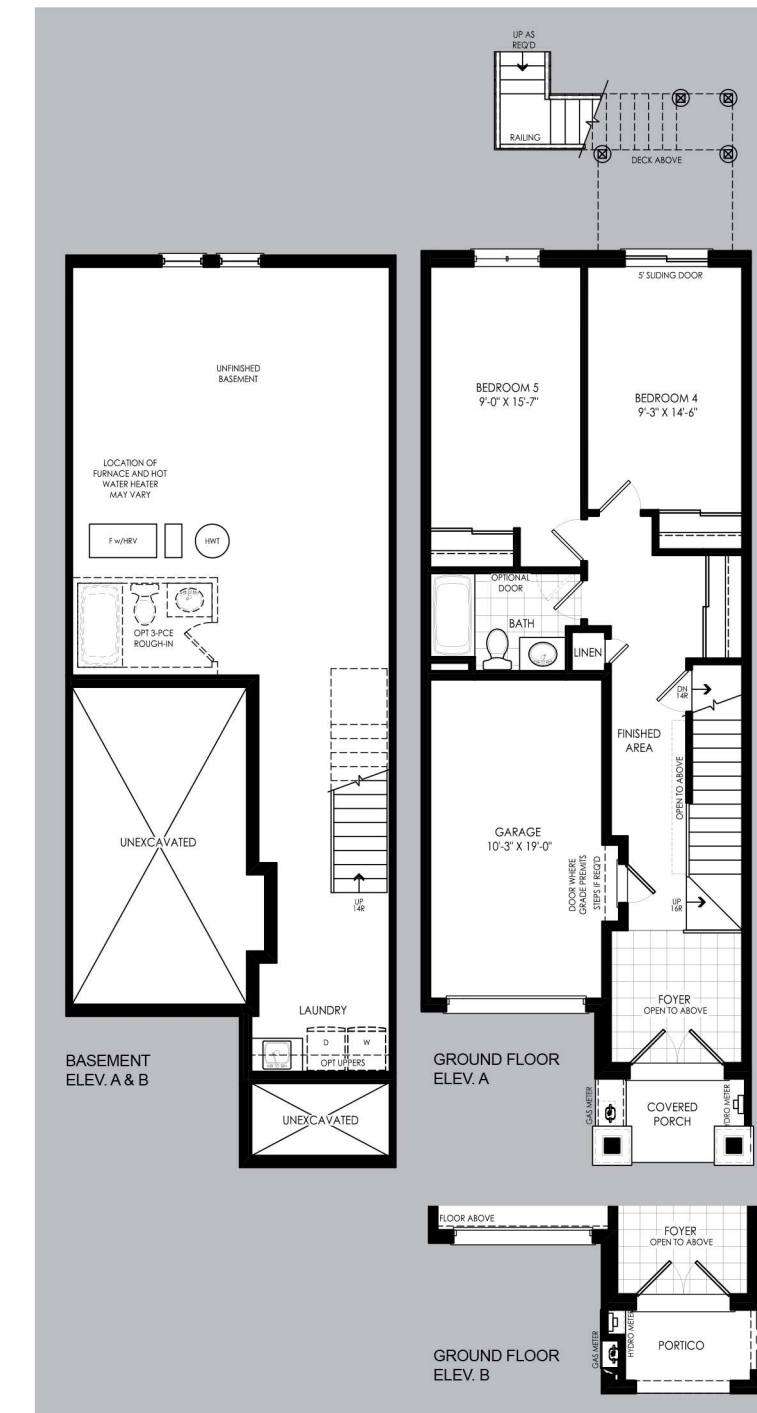

POSH

STANDARD 2065 sq.ft.
 Tandem garage, 3 Bedrooms,
 2.5 Bathrooms

PACKAGE 1 2455 sq.ft.
 Single garage, Recreation room,
 3 Bedrooms, 2 Powder rooms, 2 Bathrooms

PACKAGE 2 2235 sq.ft.
 Tandem garage, Recreation room,
 3 Bedrooms, 2 Powder rooms, 2 Bathrooms

PACKAGE 3 2455 sq.ft.
 Single garage, Recreation room,
 5 Bedrooms, 3.5 Bathrooms

IN-LAW 3065 sq.ft.
 Single garage, Recreation room,
 Wet bar, 5 Bedrooms, 2 Powder rooms, 3 Bathrooms

Prices, figures, illustrations, sizes, features and finishes are subject to change without notice. Areas and dimensions are approximate and actual usable floor space may vary from the stated area. Layout may be reverse of the unit purchased. E. & O. E. Stated area includes 83 sq. ft. open to below.