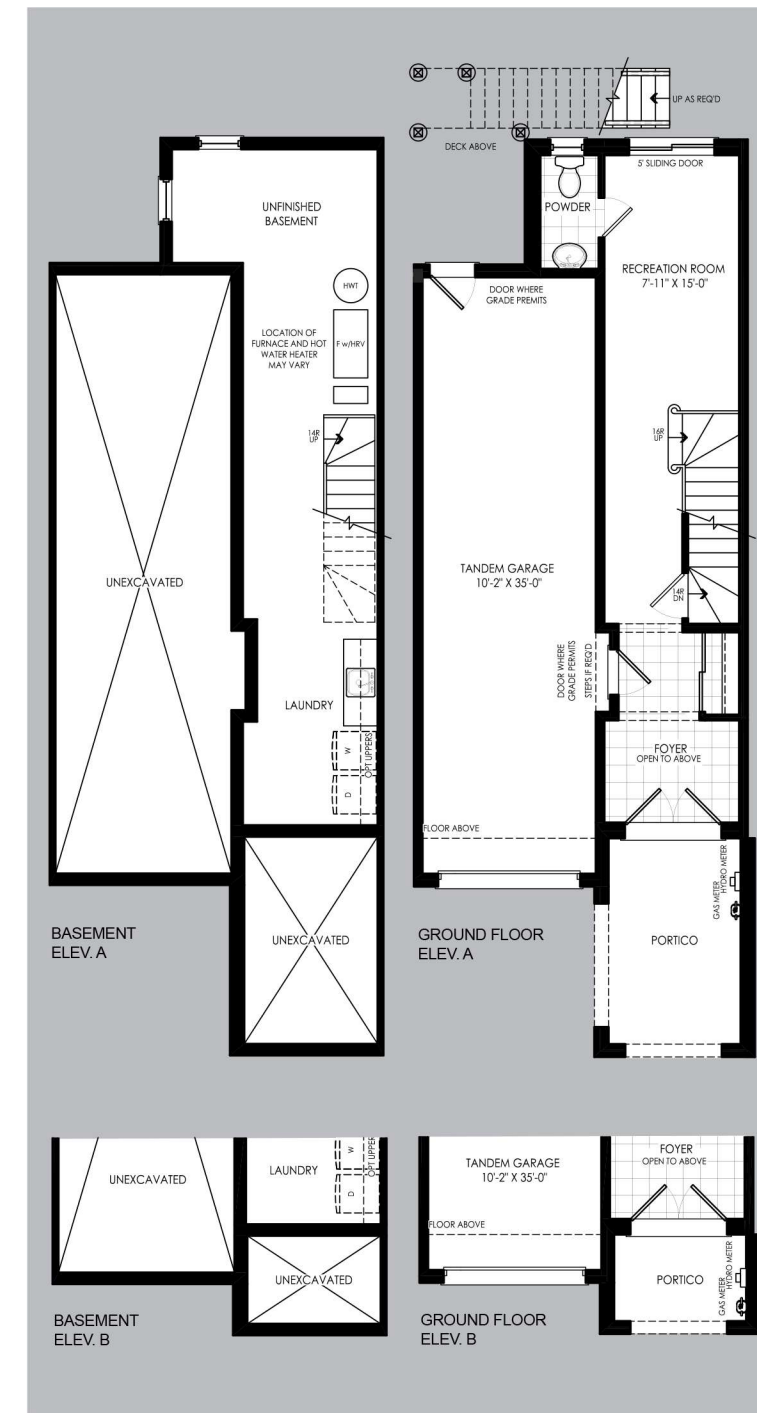

LUXE

STANDARD 1695 sq.ft.

Tandem garage, 3 Bedrooms,
2.5 Bathrooms

PACKAGE 1 2025 sq.ft.

Single garage, Recreation room,
3 Bedrooms, 2 Powder rooms, 2 Bathrooms

PACKAGE 2 1845 sq.ft.

Tandem garage, Recreation room,
3 Bedrooms, 2 Powder rooms, 2 Bathrooms

PACKAGE 3 2025 sq.ft.

Single garage, Recreation room,
5 Bedrooms, 3.5 Bathrooms

IN-LAW 2405 sq.ft.

Single garage, Recreation room,
Wet bar, 5 Bedrooms, 2 Powder rooms, 3 Bathrooms

Prices, figures, illustrations, sizes, features and finishes are subject to change without notice. Areas and dimensions are approximate and actual usable floor space may vary from the stated area. Layout may be reverse of the unit purchased. E. & O. E. Stated area includes 47 sq.ft. open to below.