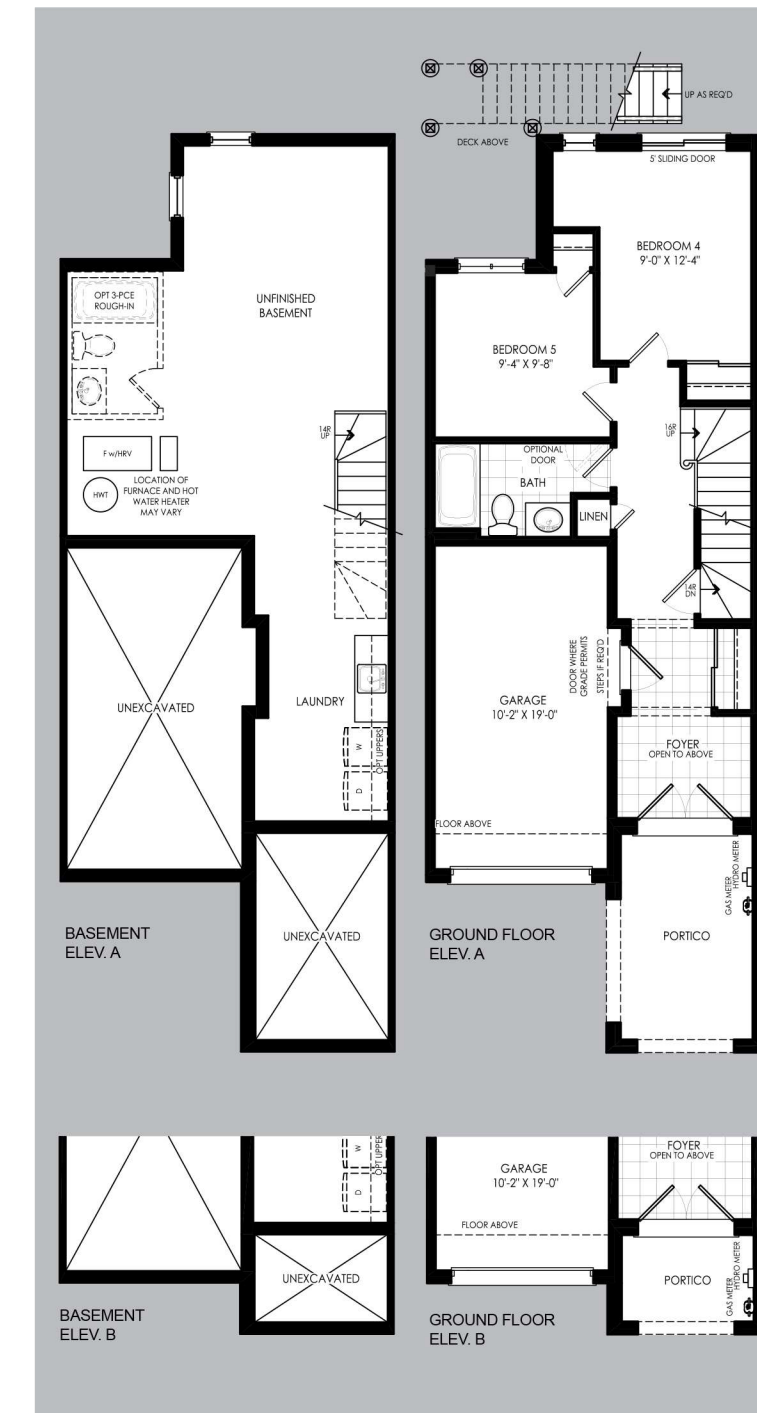

LUXE

STANDARD 1695 sq.ft.

Tandem garage, 3 Bedrooms,
2.5 Bathrooms

PACKAGE 1 2025 sq.ft.

Single garage, Recreation room,
3 Bedrooms, 2 Powder rooms, 2 Bathrooms

PACKAGE 2 1845 sq.ft.

Tandem garage, Recreation room,
3 Bedrooms, 2 Powder rooms, 2 Bathrooms

PACKAGE 3 2025 sq.ft.

Single garage, Recreation room,
5 Bedrooms, 3.5 Bathrooms

IN-LAW 2405 sq.ft.

Single garage, Recreation room,
Wet bar, 5 Bedrooms, 2 Powder rooms, 3 Bathrooms

Prices, figures, illustrations, sizes, features and finishes are subject to change without notice. Areas and dimensions are approximate and actual usable floor space may vary from the stated area. Layout may be reverse of the unit purchased. E. & O. E. Stated area includes 47 sq.ft. open to below.