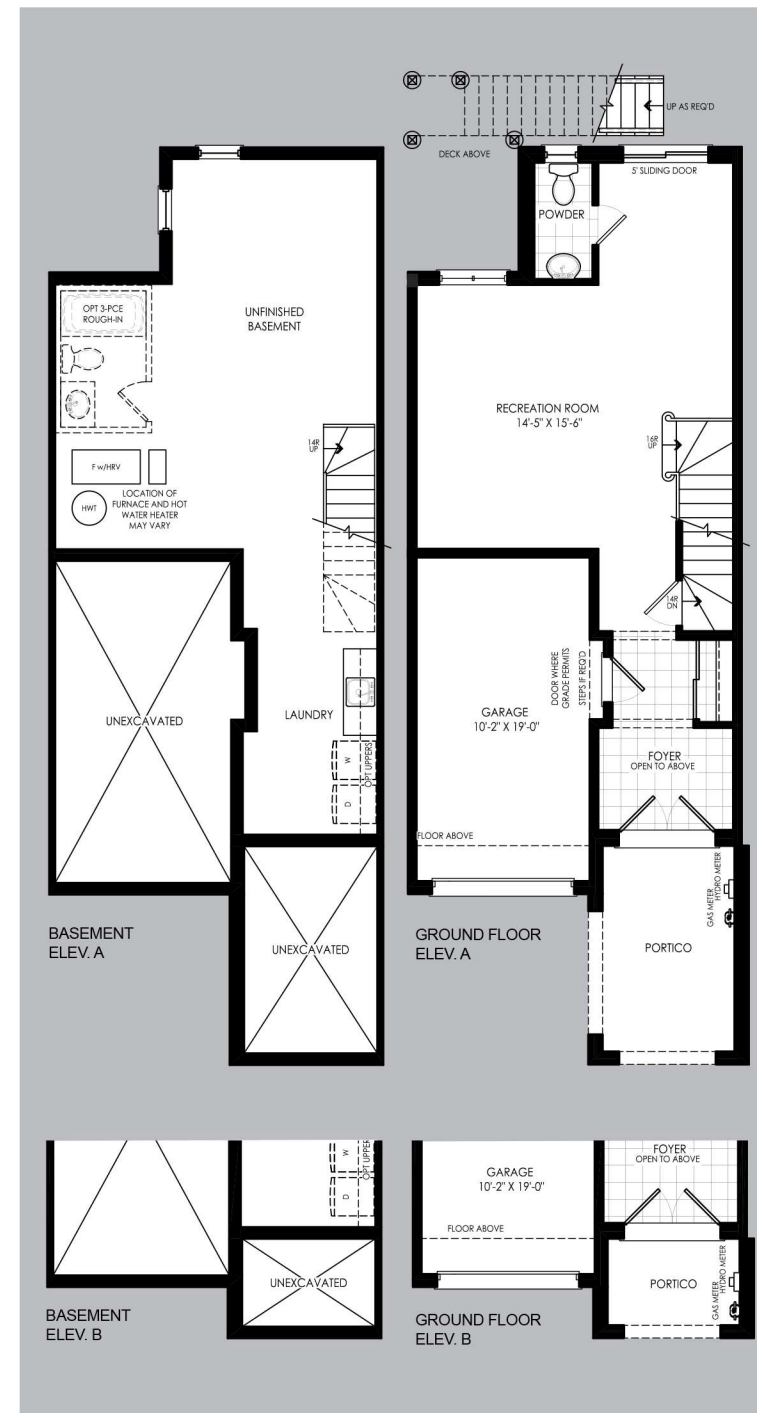

LUXE

STANDARD 1695 sq.ft.

Tandem garage, 3 Bedrooms,
2.5 Bathrooms

PACKAGE 1 2025 sq.ft.

Single garage, Recreation room,
3 Bedrooms, 2 Powder rooms, 2 Bathrooms

PACKAGE 2 1845 sq.ft.

Tandem garage, Recreation room,
3 Bedrooms, 2 Powder rooms, 2 Bathrooms

PACKAGE 3 2025 sq.ft.

Single garage, Recreation room,
5 Bedrooms, 3.5 Bathrooms

IN-LAW 2405 sq.ft.

Single garage, Recreation room,
Wet bar, 5 Bedrooms, 2 Powder rooms, 3 Bathrooms

Prices, figures, illustrations, sizes, features and finishes are subject to change without notice. Areas and dimensions are approximate and actual usable floor space may vary from the stated area. Layout may be reverse of the unit purchased. E. & O. E. Stated area includes 47 sq.ft. open to below.