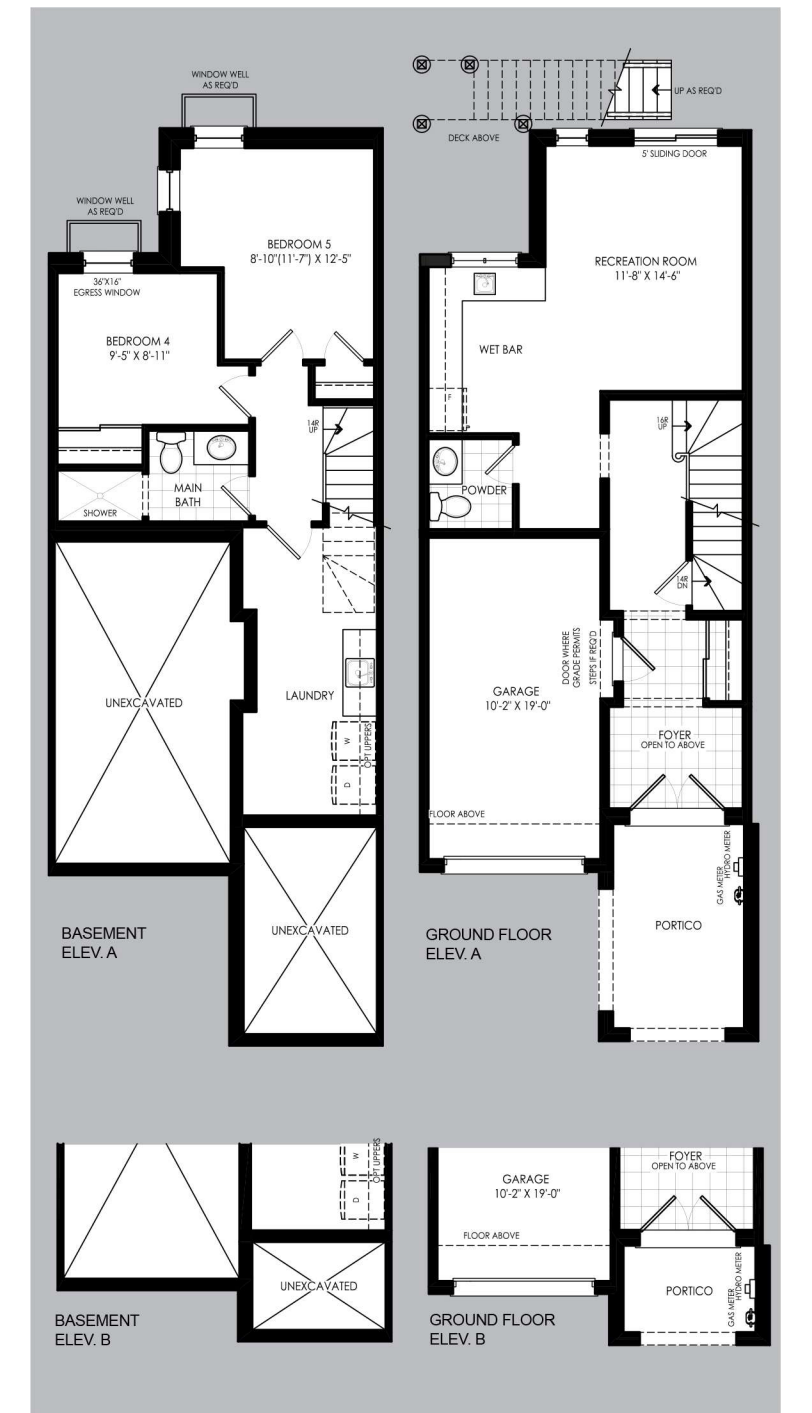

LUXE

STANDARD 1695 sq.ft.

Tandem garage, 3 Bedrooms,
2.5 Bathrooms

PACKAGE 1 2025 sq.ft.

Single garage, Recreation room,
3 Bedrooms, 2 Powder rooms, 2 Bathrooms

PACKAGE 2 1845 sq.ft.

Tandem garage, Recreation room,
3 Bedrooms, 2 Powder rooms, 2 Bathrooms

PACKAGE 3 2025 sq.ft.

Single garage, Recreation room,
5 Bedrooms, 3.5 Bathrooms

IN-LAW 2405 sq.ft.

Single garage, Recreation room,
Wet bar, 5 Bedrooms, 2 Powder rooms, 3 Bathrooms

Prices, figures, illustrations, sizes, features and finishes are subject to change without notice. Areas and dimensions are approximate and actual usable floor space may vary from the stated area. Layout may be reverse of the unit purchased. E. & O. E. Stated area includes 47 sq.ft. open to below.