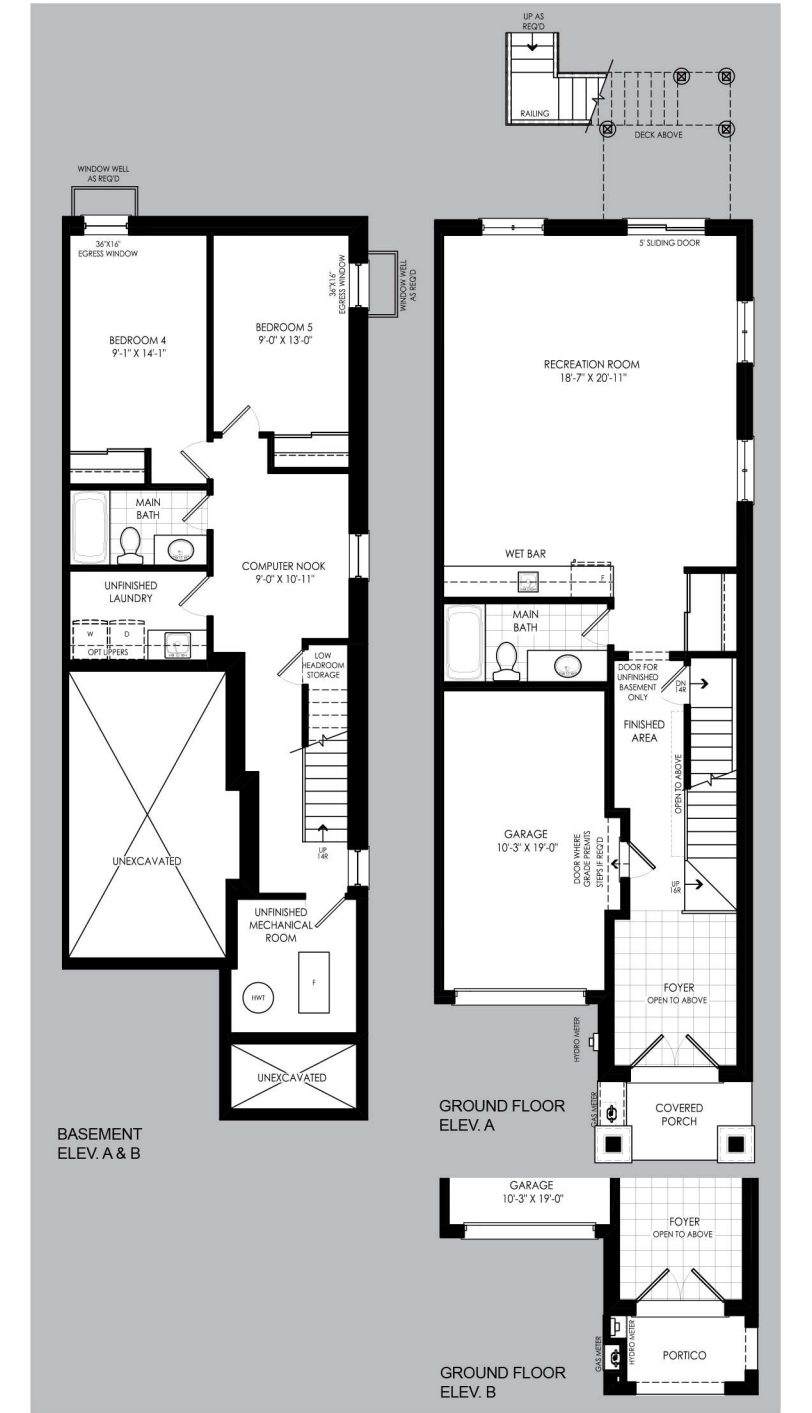

LAVISH

STANDARD 2595 sq.ft.
 Tandem garage, 3 Bedrooms,
 2.5 Bathrooms

PACKAGE 1 2875 sq.ft.
 Single garage, Recreation room,
 3 Bedrooms, 2 Powder rooms, 2 Bathrooms

PACKAGE 2 2645 sq.ft.
 Tandem garage, Recreation room,
 3 Bedrooms, 2 Powder rooms, 2 Bathrooms

PACKAGE 3 2875 sq.ft.
 Single garage, Recreation room,
 5 Bedrooms, 3.5 Bathrooms

IN-LAW 3535 sq.ft.
 Single garage, Recreation room,
 Wet bar, 5 Bedrooms, 1 Powder room, 4 Bathrooms

Prices, figures, illustrations, sizes, features and finishes are subject to change without notice. Areas and dimensions are approximate and actual usable floor space may vary from the stated area. Layout may be reverse of the unit purchased. E. & O. E. Stated area includes 96 sq.ft. open to below.