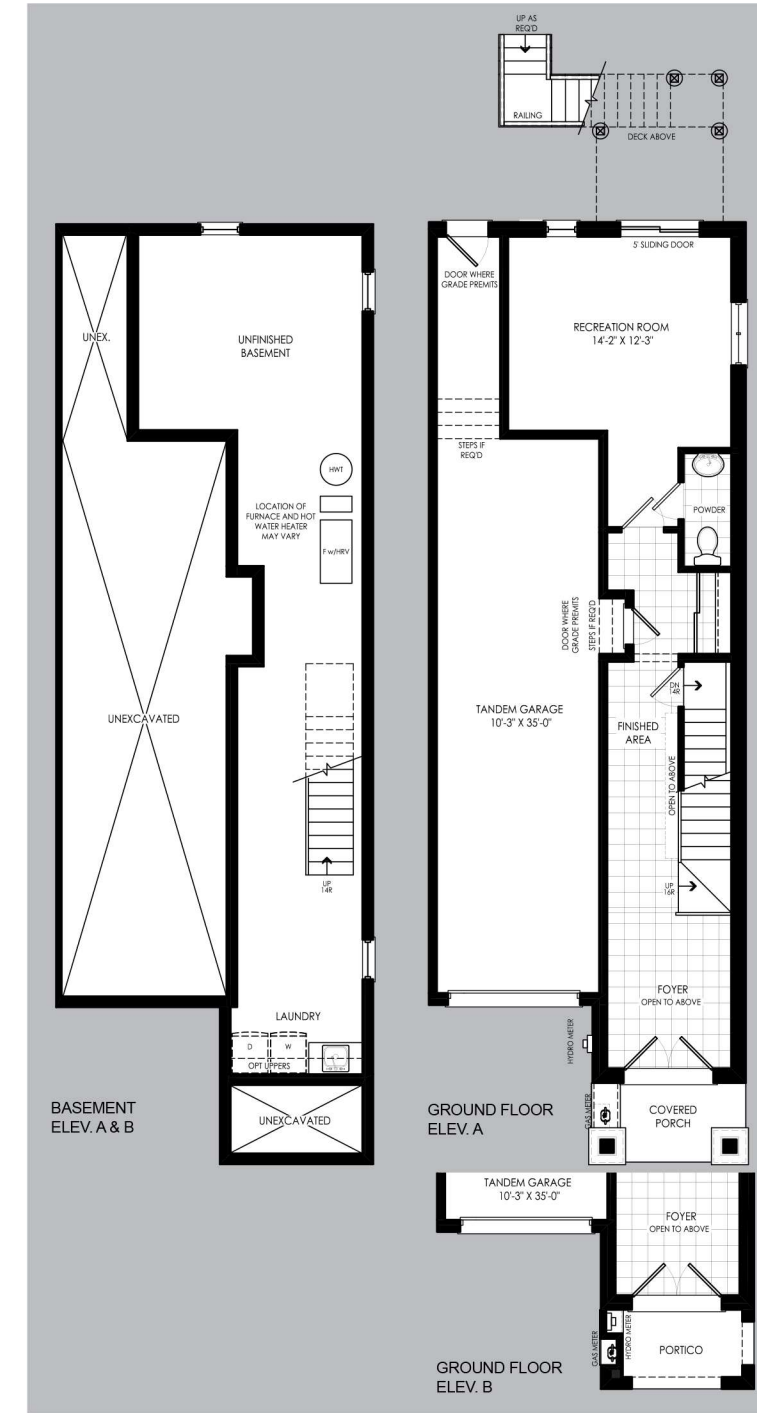

LAVISH

STANDARD 2595 sq.ft.
 Tandem garage, 3 Bedrooms,
 2.5 Bathrooms

PACKAGE 1 2875 sq.ft.
 Single garage, Recreation room,
 3 Bedrooms, 2 Powder rooms, 2 Bathrooms

PACKAGE 2 2645 sq.ft.
 Tandem garage, Recreation room,
 3 Bedrooms, 2 Powder rooms, 2 Bathrooms

PACKAGE 3 2875 sq.ft.
 Single garage, Recreation room,
 5 Bedrooms, 3.5 Bathrooms

IN-LAW 3535 sq.ft.
 Single garage, Recreation room,
 Wet bar, 5 Bedrooms, 1 Powder room, 4 Bathrooms

Prices, figures, illustrations, sizes, features and finishes are subject to change without notice. Areas and dimensions are approximate and actual usable floor space may vary from the stated area. Layout may be reverse of the unit purchased. E. & O. E. Stated area includes 96 sq.ft. open to below.