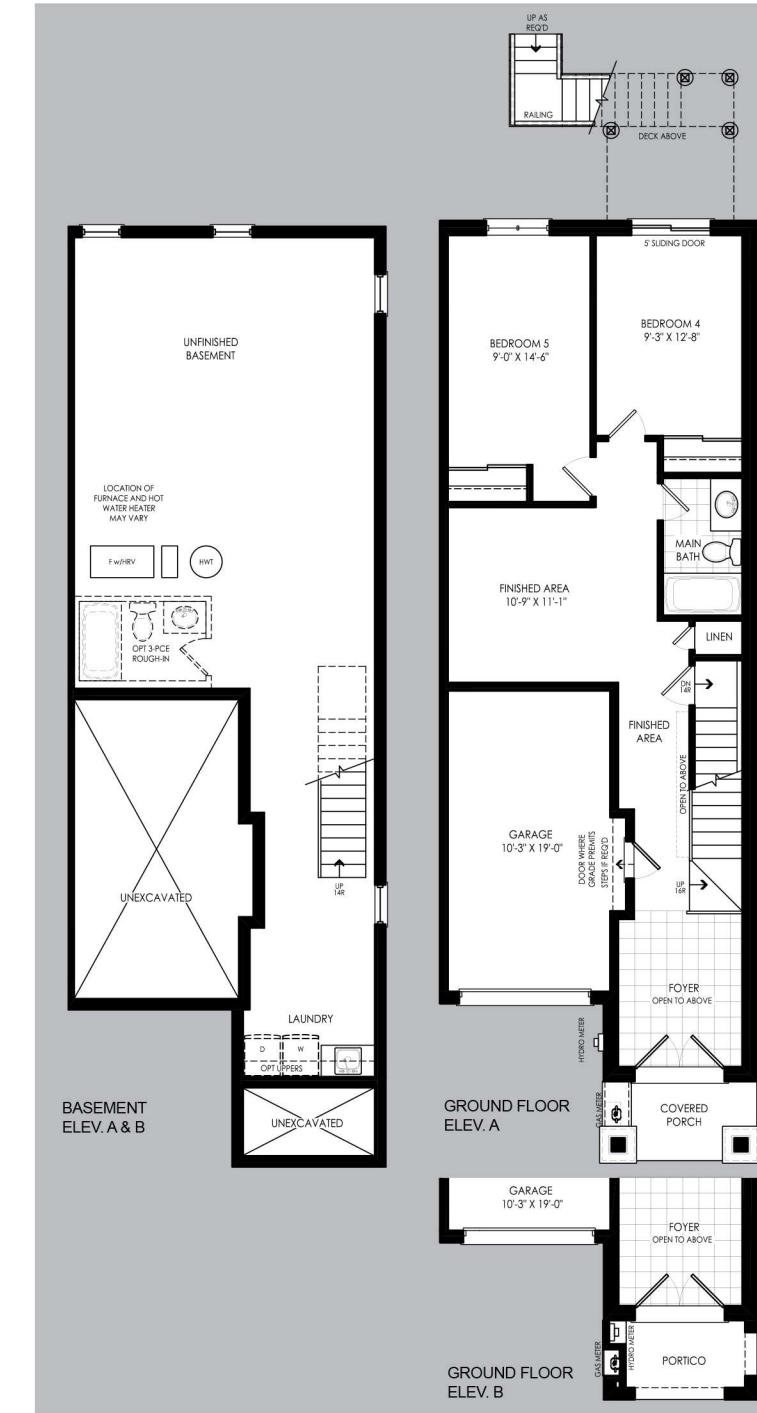

LAVISH

STANDARD 2595 sq.ft.
 Tandem garage, 3 Bedrooms,
 2.5 Bathrooms

PACKAGE 1 2875 sq.ft.
 Single garage, Recreation room,
 3 Bedrooms, 2 Powder rooms, 2 Bathrooms

PACKAGE 2 2645 sq.ft.
 Tandem garage, Recreation room,
 3 Bedrooms, 2 Powder rooms, 2 Bathrooms

PACKAGE 3 2875 sq.ft.
 Single garage, Recreation room,
 5 Bedrooms, 3.5 Bathrooms

IN-LAW 3535 sq.ft.
 Single garage, Recreation room,
 Wet bar, 5 Bedrooms, 1 Powder room, 4 Bathrooms

Prices, figures, illustrations, sizes, features and finishes are subject to change without notice. Areas and dimensions are approximate and actual usable floor space may vary from the stated area. Layout may be reverse of the unit purchased. E. & O. E. Stated area includes 96 sq.ft. open to below.