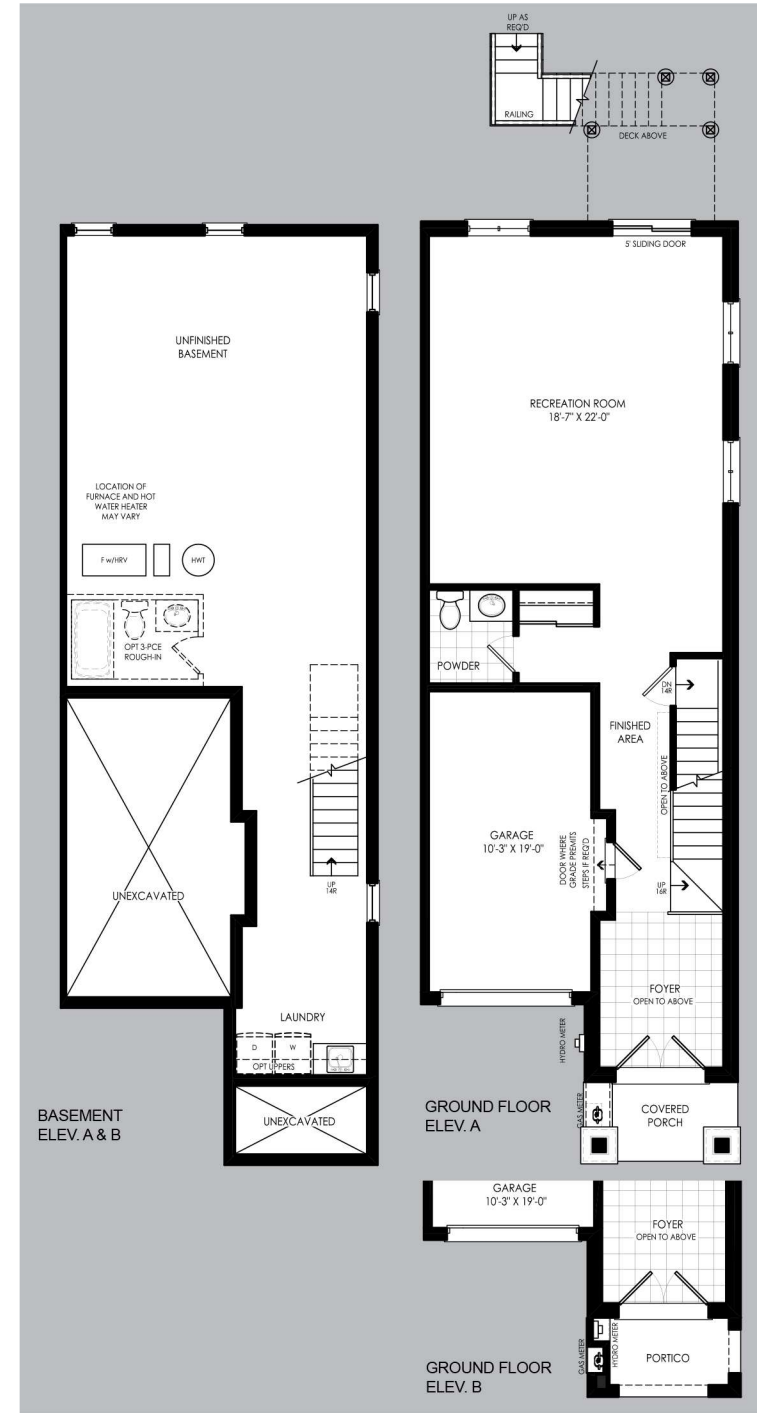

LAVISH

STANDARD 2595 sq.ft.
 Tandem garage, 3 Bedrooms,
 2.5 Bathrooms

PACKAGE 1 2875 sq.ft.
 Single garage, Recreation room,
 3 Bedrooms, 2 Powder rooms, 2 Bathrooms

PACKAGE 2 2645 sq.ft.
 Tandem garage, Recreation room,
 3 Bedrooms, 2 Powder rooms, 2 Bathrooms

PACKAGE 3 2875 sq.ft.
 Single garage, Recreation room,
 5 Bedrooms, 3.5 Bathrooms

IN-LAW 3535 sq.ft.
 Single garage, Recreation room,
 Wet bar, 5 Bedrooms, 1 Powder room, 4 Bathrooms

Prices, figures, illustrations, sizes, features and finishes are subject to change without notice. Areas and dimensions are approximate and actual usable floor space may vary from the stated area. Layout may be reverse of the unit purchased. E. & O. E. Stated area includes 96 sq.ft. open to below.