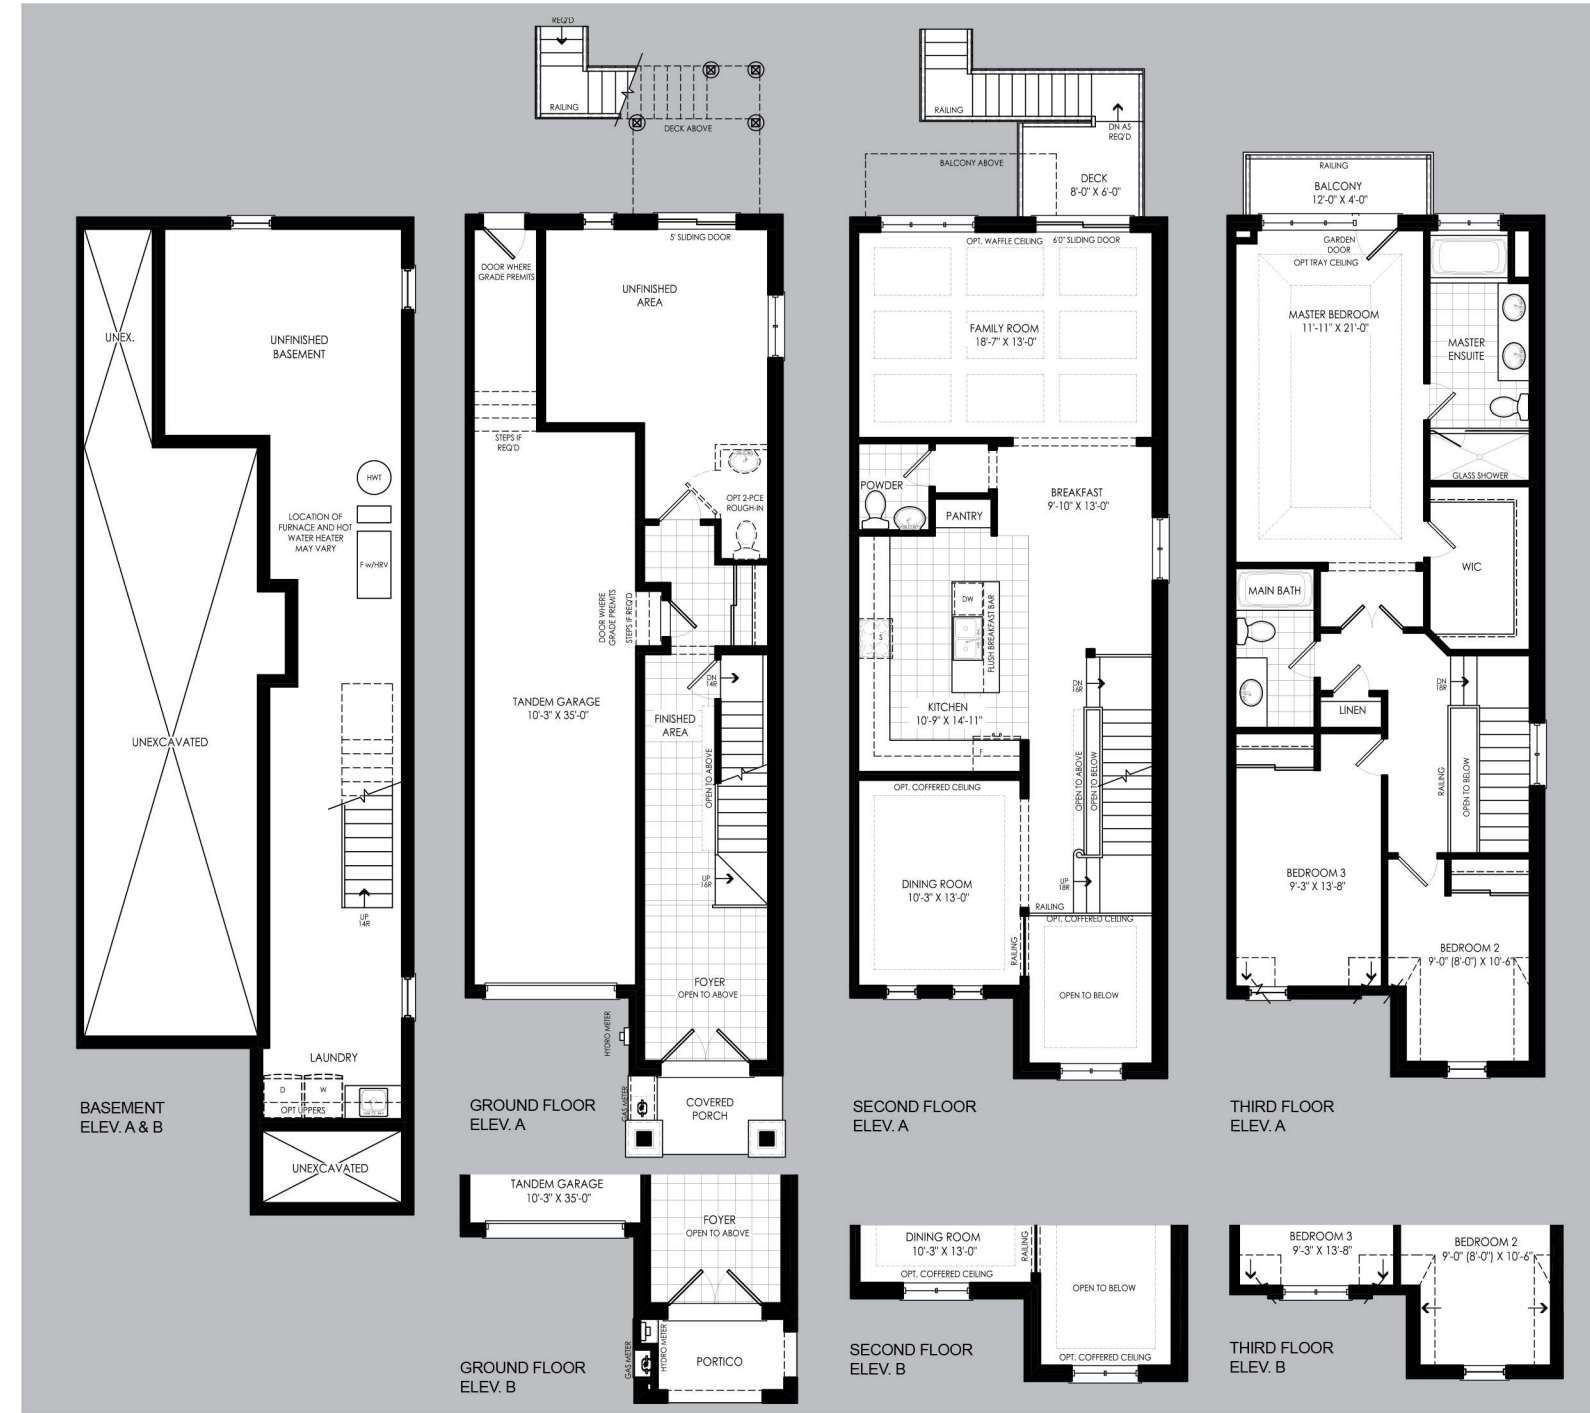

LAVISH

STANDARD 2595 sq.ft.
 Tandem garage, 3 Bedrooms,
 2.5 Bathrooms

PACKAGE 1 2875 sq.ft.
 Single garage, Recreation room,
 3 Bedrooms, 2 Powder rooms, 2 Bathrooms

PACKAGE 2 2645 sq.ft.
 Tandem garage, Recreation room,
 3 Bedrooms, 2 Powder rooms, 2 Bathrooms

PACKAGE 3 2875 sq.ft.
 Single garage, Recreation room,
 5 Bedrooms, 3.5 Bathrooms

IN-LAW 3535 sq.ft.
 Single garage, Recreation room,
 Wet bar, 5 Bedrooms, 1 Powder room, 4 Bathrooms

Prices, figures, illustrations, sizes, features and finishes are subject to change without notice. Areas and dimensions are approximate and actual usable floor space may vary from the stated area. Layout may be reverse of the unit purchased. E. & O. E. Stated area includes 96 sq.ft. open to below.