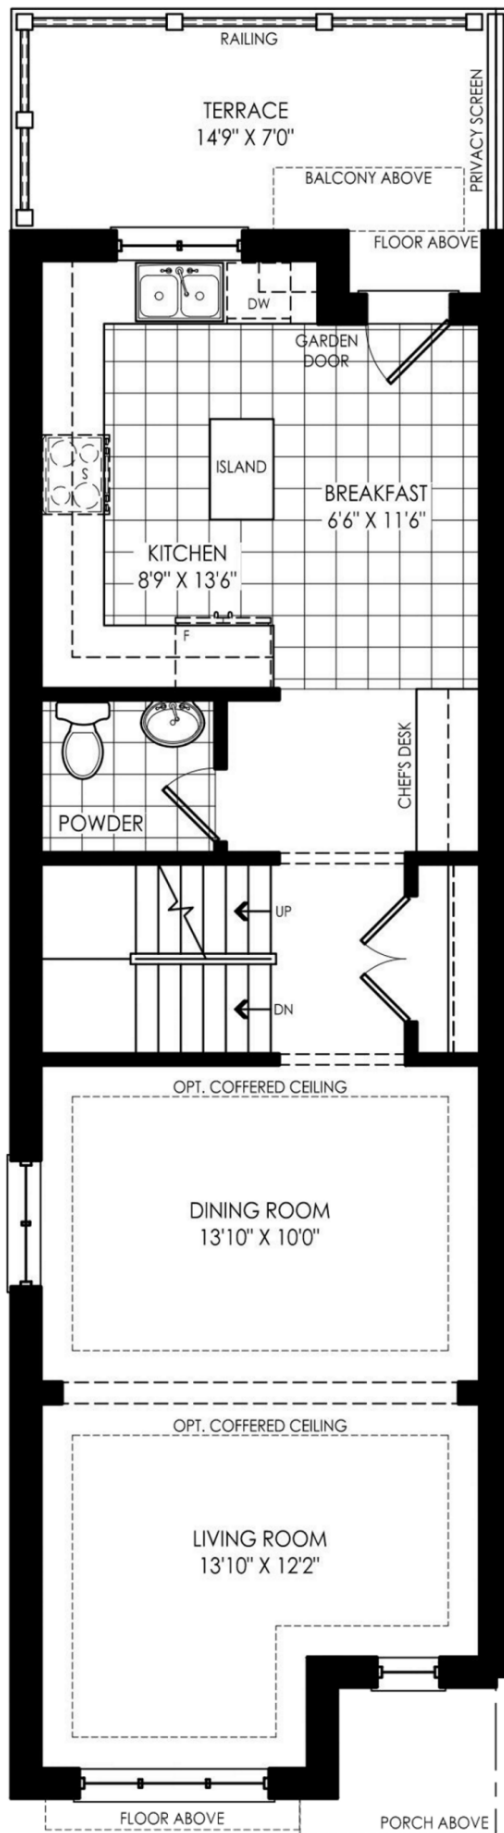

RT-4

1950 SQ.FT.

LOWER

MAIN

UPPER

In an effort to develop a better product, Digreen Homes reserves the right to change dimensions, elevations, specifications, materials, design and prices without notice of obligation. Actual usable space may vary from stated floor area. E.&O.E.