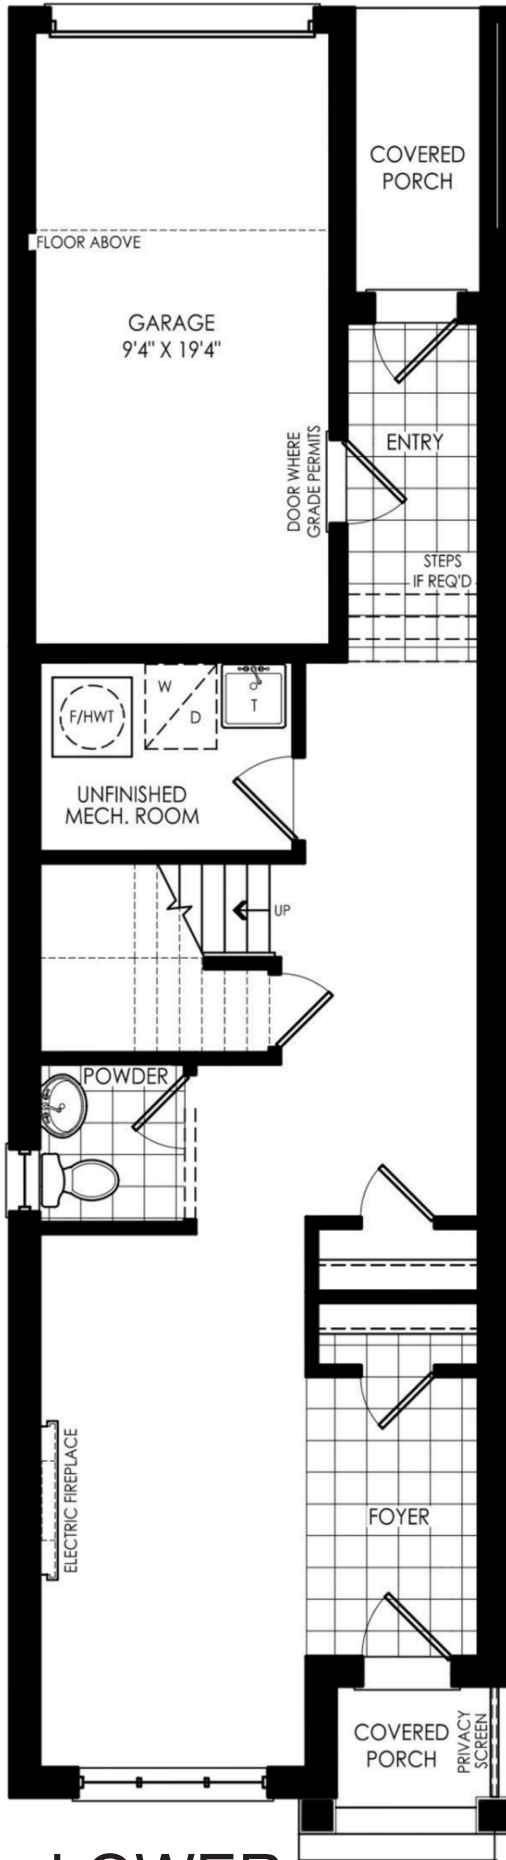

RT-4

1950 SQ.FT.

LOWER

MAIN

UPPER

In an effort to develop a better product, Digreen Homes reserves the right to change dimensions, elevations, specifications, materials, design and prices without notice of obligation. Actual usable space may vary from stated floor area. E.&O.E.