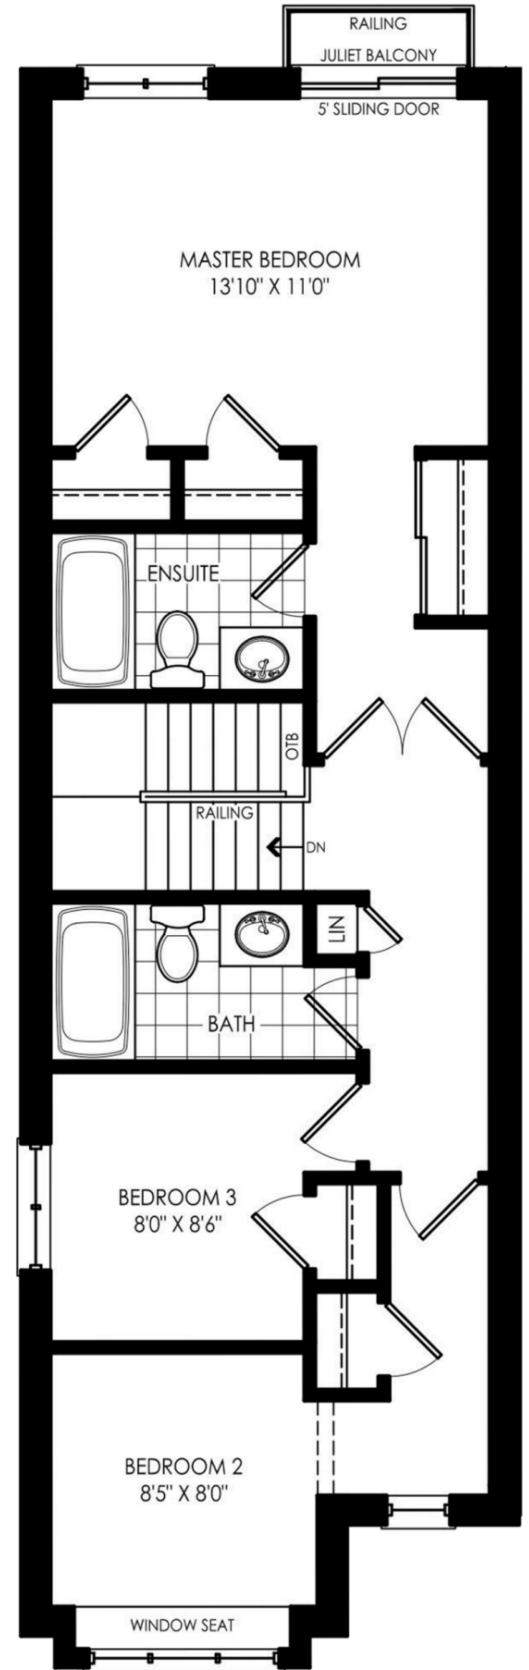

RT-4

1950 SQ.FT.

LOWER

MAIN

UPPER

In an effort to develop a better product, Digreen Homes reserves the right to change dimensions, elevations, specifications, materials, design and prices without notice of obligation. Actual usable space may vary from stated floor area. E.&O.E.